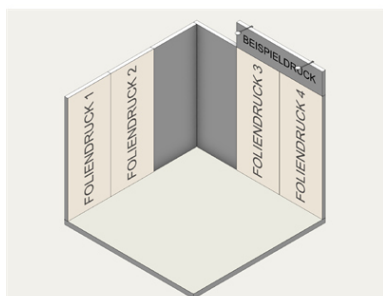

## Zusatzausstattung / Additional Equipment

vollflächiger Textildruck pro Wand-  
panel / full surface print  
on fabric on wall element

B: 99.2 x H: 248.0 cm

237,50 €

vollflächiger Foliendruck pro Wand-  
panel / full surface print  
on self adhesive film on wall element

B: 99.2 x H: 248.0 cm

452,50 €

Standblende inklusive  
vollflächigem Textildruck /  
printed fabric on fascia board

B: 99.2 x H: 248.0 cm

186,75 €

Standblende inklusive  
vollflächigem Foliendruck /  
printed self adhesive film  
on fascia board

B: 99.2 x H: 248.0 cm

294,25 €

4c Foliendruck m<sup>2</sup> /  
4c print on self adhesive film  
per sqm

105 €/m<sup>2</sup>