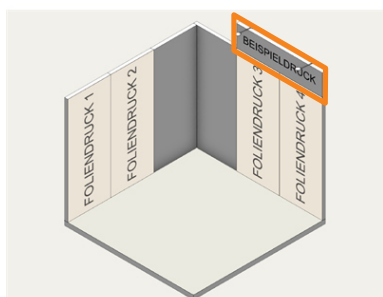

## Zusatzausstattung / Additional Equipment

vollflächiger Textildruck pro Wand-  
panel / full surface print  
on fabric on wall element

B: 99.2 x H: 248.0 cm

237,50 €

vollflächiger Foliendruck pro Wand-  
panel / full surface print  
on self adhesive film on wall element

B: 99.2 x H: 248.0 cm

452,50 €

Standblende inklusive  
vollflächigem Textildruck /  
printed fabric on fascia board

B: 99.2 x H: 248.0 cm

186,75 €

Standblende inklusive  
vollflächigem Foliendruck /  
printed self adhesive film  
on fascia board

B: 99.2 x H: 248.0 cm

294,25 €

4c Foliendruck m<sup>2</sup> /  
4c print on self adhesive film  
per sqm

105 €/m<sup>2</sup>